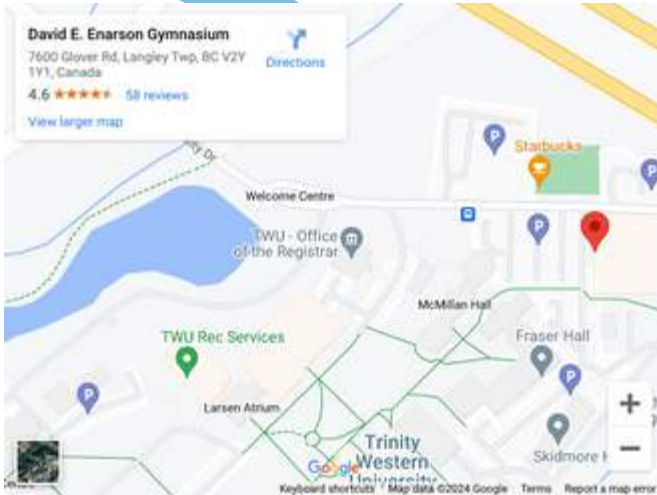

TEAM BC 15U REGIONAL PROGRAMS

WWW.VOLLEYBALLBC.ORG

ZONE 3 | FRASER VALLEY

[REGISTER
HERE!](#)

[PROGRAM INFO
- HERE](#)

LOCATION

David E. Enarson Gym
7600 Glover Rd, Langley Twp, BC

SELECTION CAMP DATES