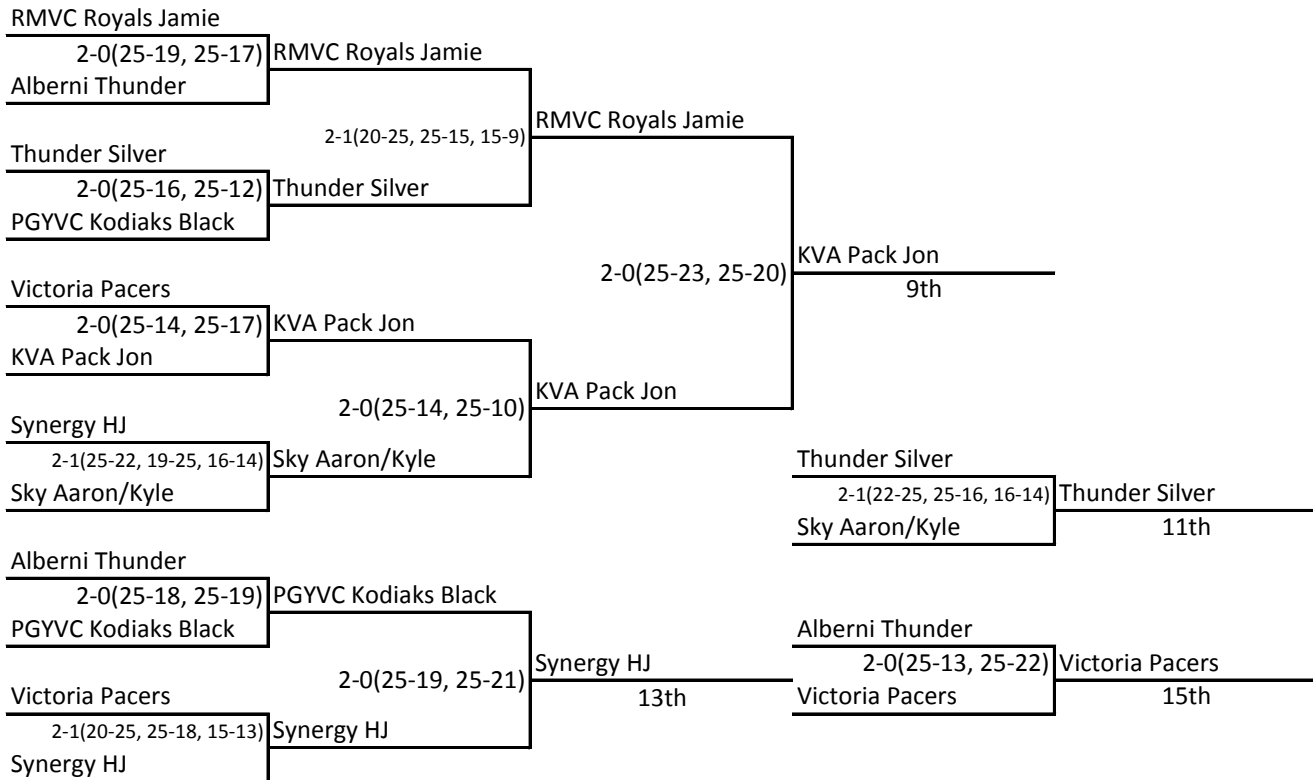

14U Girls: Division 2, Tier 2