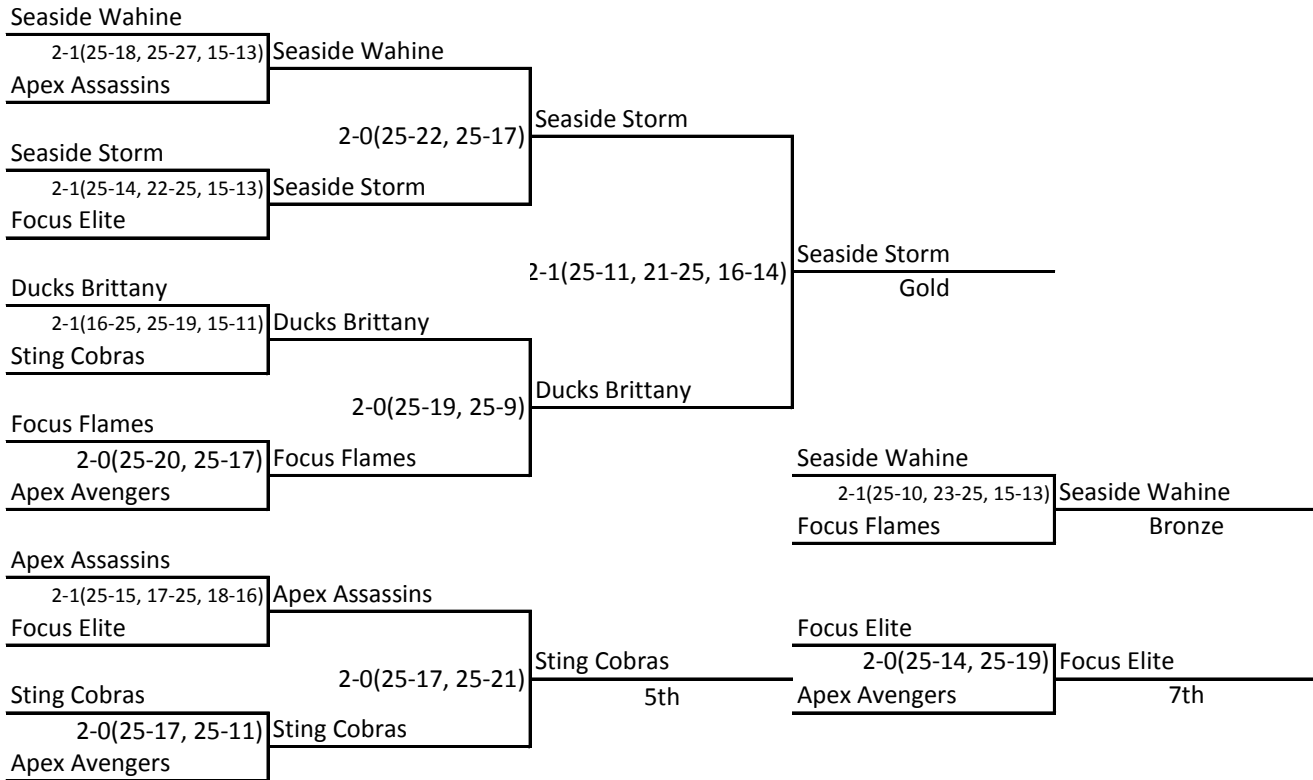

14U Girls Provincial Championships

14U Girls: Division 2, Tier 1