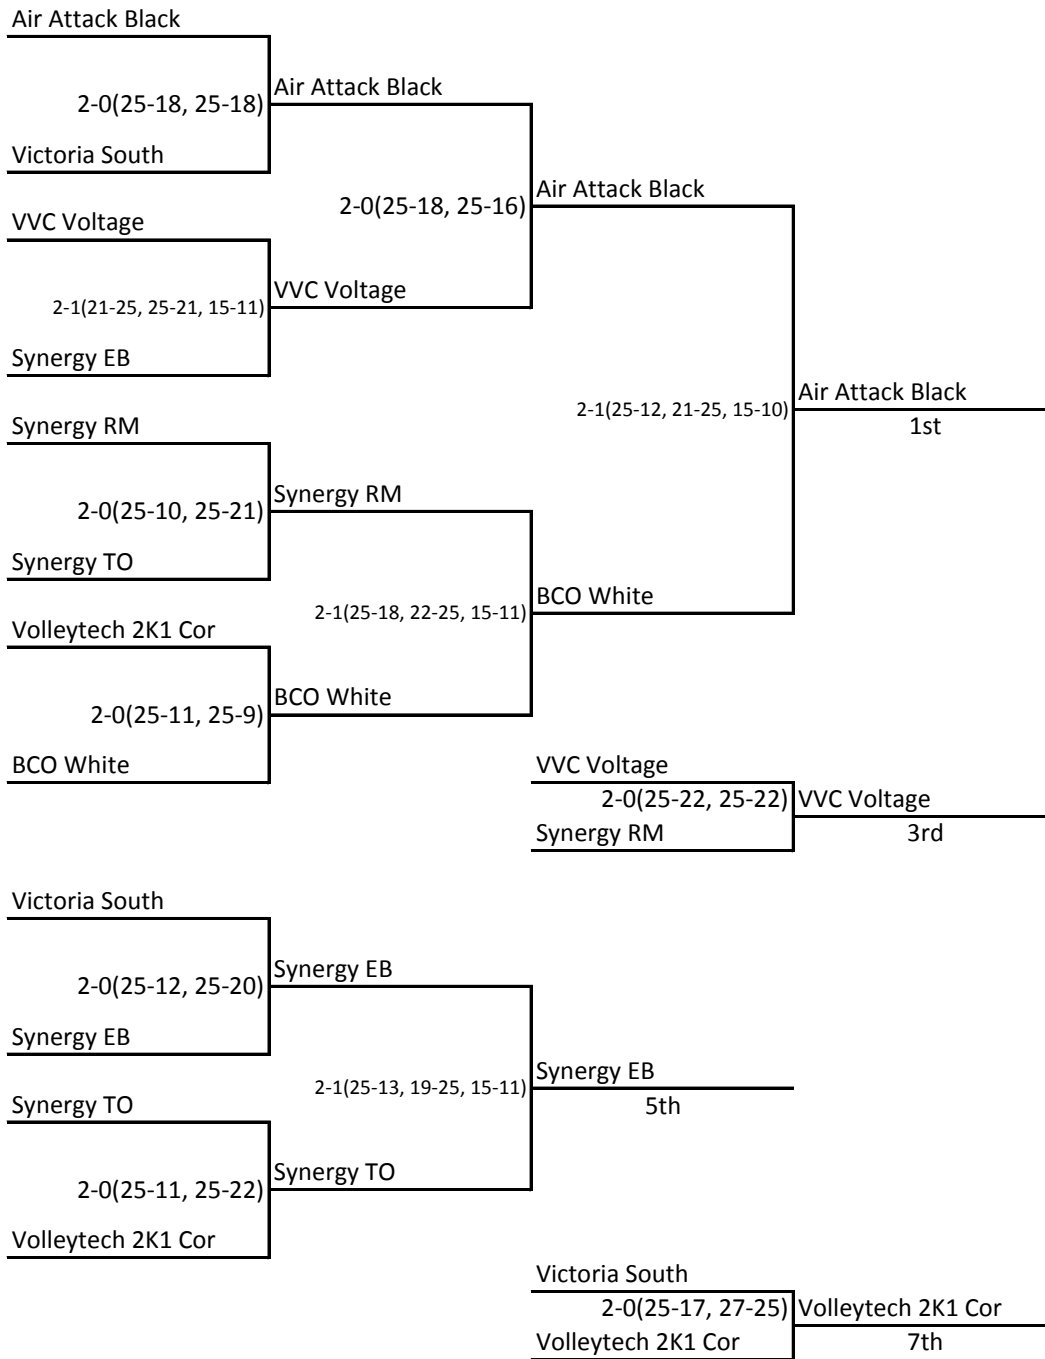

14U Girls Provincial Championships

14U Girls: Division 5, Tier 1