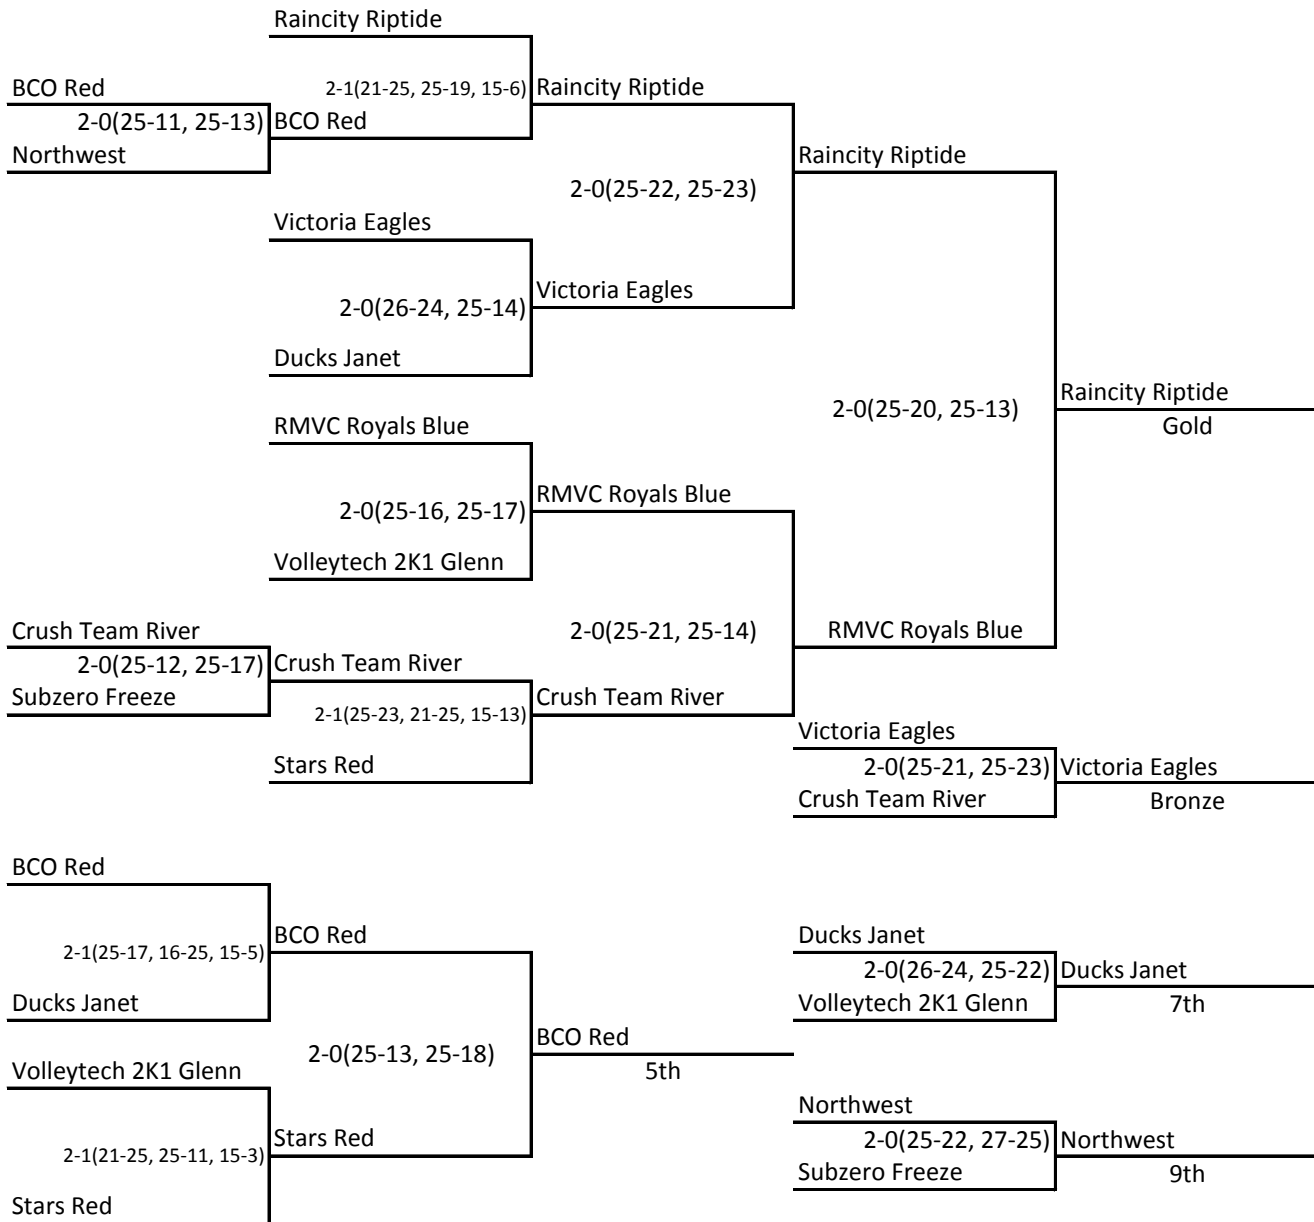

14U Girls Provincial Championships

14U Girls: Division 4, Tier 1