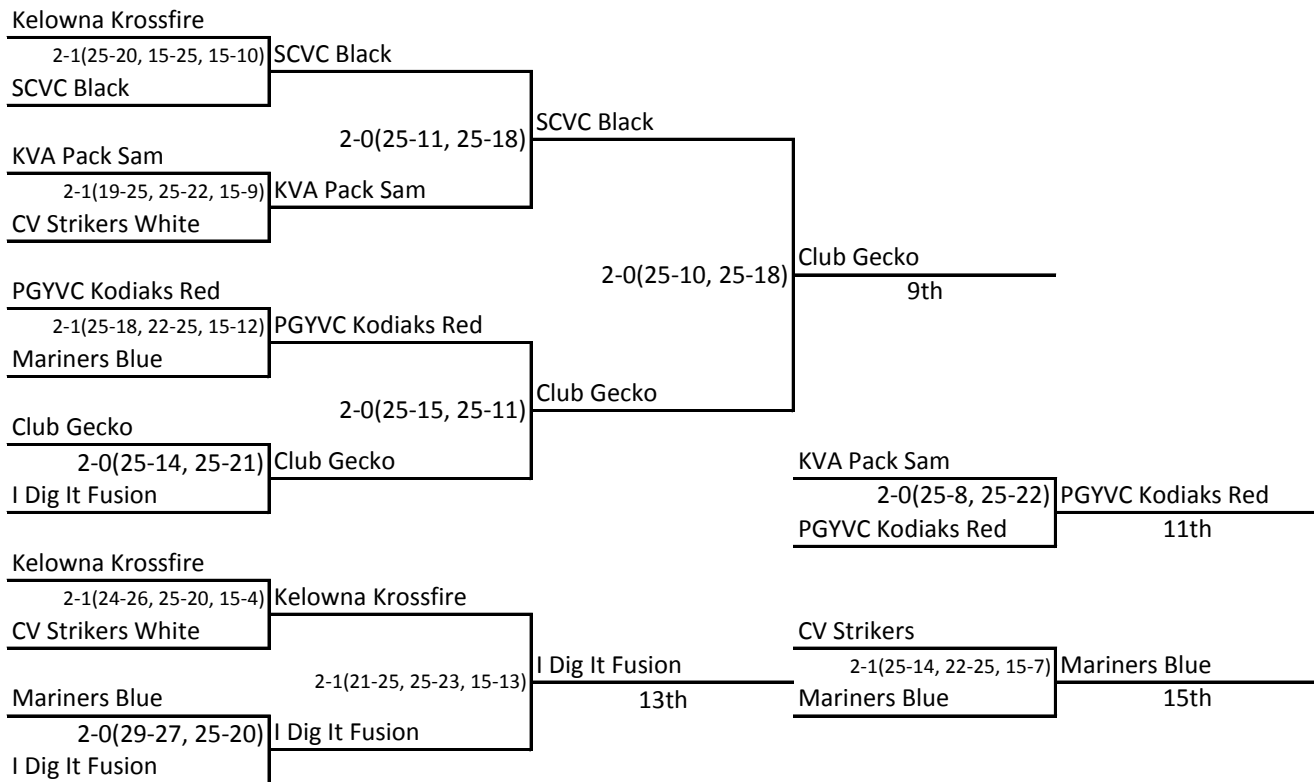

14U Girls Provincial Championship

14U Girls - Division 1 - Crossover Matches

**14U Girls Provincial Championships**

**14U Girls: Division 1, Tier 1**

**14U Girls: Division 1, Tier 2**

**14U Girls Provincial Championships**