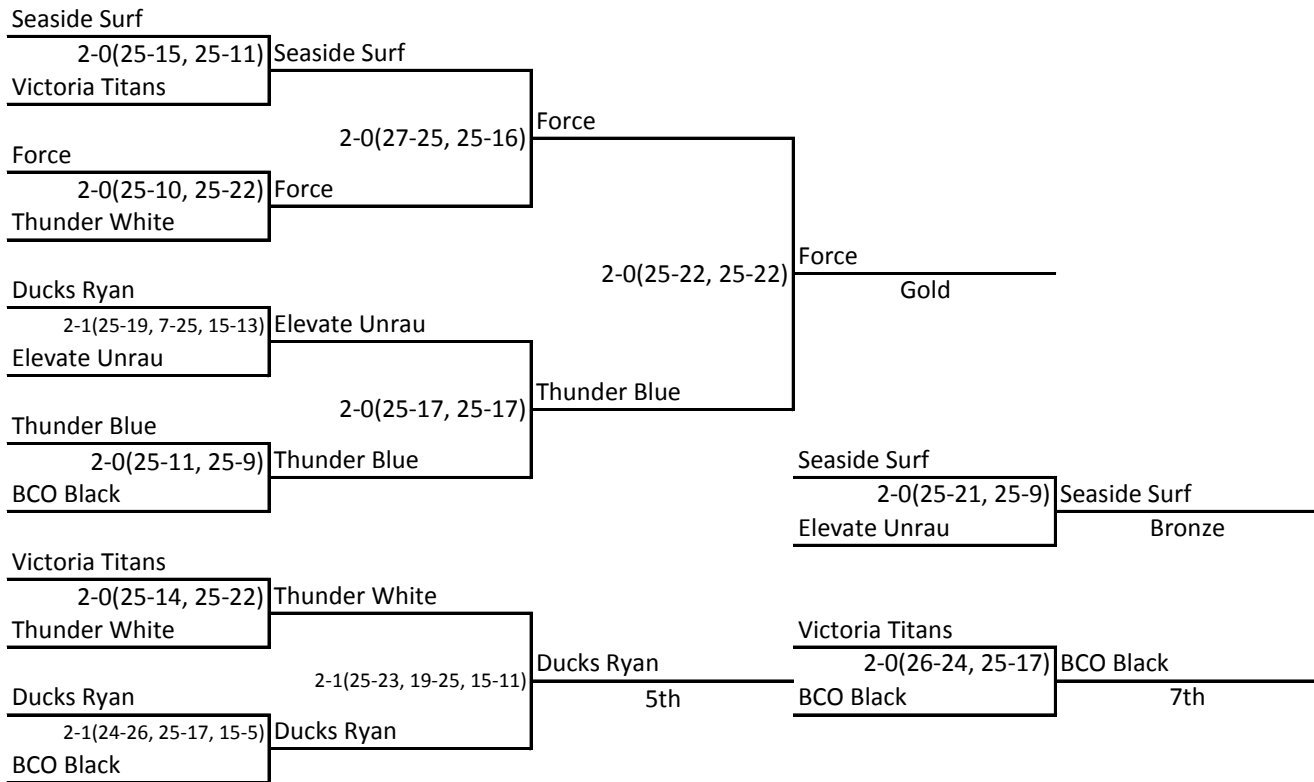

14U Girls Provincial Championships

14U Girls: Division 1, Tier 1